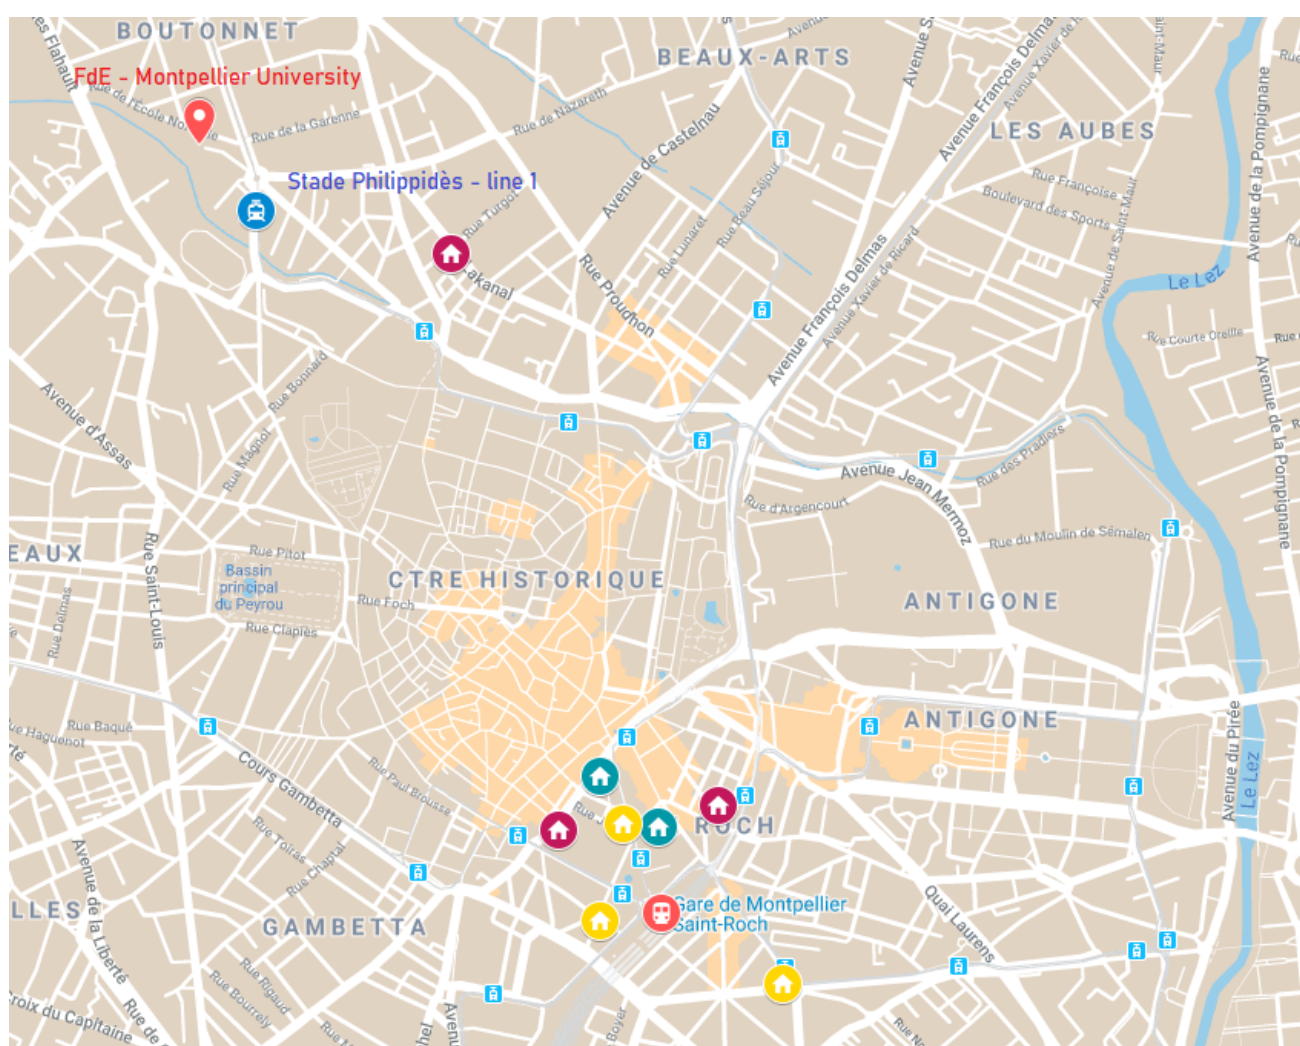

ETC 7: LANGUAGE IN THE MATHEMATICS CLASSROOM

FEBRUARY 18 -21, 2020 - ACCOMODATION

From your hotel to the Faculté d'Education, University of Montpellier, you can take the Tramway Line n° 1 (direction : Mosson) and stop at Stade Philippidès, which is in front of the FdE. All recommended hotels nearby are in the town center and close to the train station Gare Saint Roch.

- 🏠 Hôtel des Arts Comédie
- 🏠 Hôtel Mistral Comédie - St Roch
- 🏠 Le Strasbourg hotel
- 🏠 Hotel du Parc-Montpellier
- 🏠 Hôtel Oceania Le Métropole Montpellier
- 🏠 Grand Hôtel du Midi
- 🏠 Royal Hôtel
- 🏠 Hôtel Campanile Montpellier Centre St Roch

Distance : 2,1 km (10-15 min by tram, 27 min on foot)

HIGH-RANGE HOTELS

HOTEL OCEANIA LE METROPOLE ****

3 Rue du Clos René

<https://www.oceaniahotels.com/>

Distance : 2,1 km (10-15 min by tram, 27 min on foot)

GRAND HOTEL DU MIDI MONTPELLIER - OPERA COMEDIE ****

22, blvd Victor Hugo

<https://www.grandhoteldumidimontpellier.com/>

Distance : 2 km (10-15 min by tram, 25 min on foot)